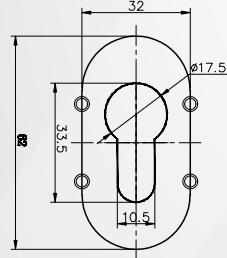

Dynamic

Door Escutcheon

Dynamic Hardware's Door Escutcheon offers a stylish design with superior product aesthetics.

PART NUMBERS

Part Number	Description	Box Quantity
ESSEC – BRU	Circle Escutcheon	20
ESSEO – BRU	Oval Escutcheon	20
ESSES – BRU	Security Escutcheon	20

Circular

Oval

STRENGTH IN PRODUCT DESIGN

TECHNICAL SUMMARY

The Dynamic Door Escutcheon consists of a SS201 inner complete with screw fixings (standard screws supplied) and a 304 Stainless Steel cover for a concealed fix application.