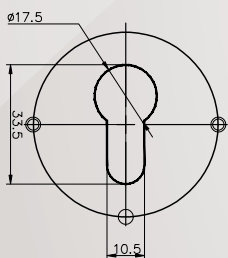

Dynamic

Door Escutcheon

Dynamic Hardware's Door Escutcheon offers a stylish design with superior product aesthetics.

PART NUMBERS

Part Number	Description	Box Quantity
ESSEC – BRU	Circle Escutcheon	20
ESSEO – BRU	Oval Escutcheon	20
ESSES – BRU	Security Escutcheon	20

Circular

Oval

STRENGTH IN PRODUCT DESIGN

TECHNICAL SUMMARY

The Dynamic Door Escutcheon consists of a SS201 inner complete with screw fixings (standard screws supplied) and a 304 Stainless Steel cover for a concealed fix application.