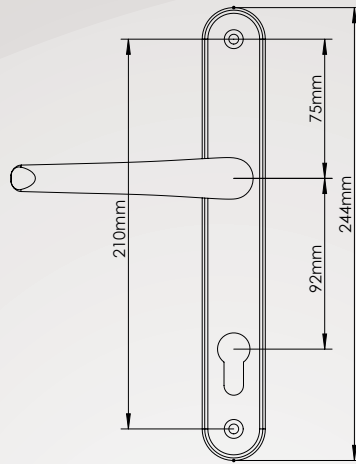

Available in lever/lever and lever/pad options, the **Dynamic Door Handle** is easy to fit and suitable for use on PVC-U, Timber and Composite doors.

STRENGTH IN PRODUCT DESIGN

Dynamic Hardware

TESTING

- Conforms to BS EN 1906.
- Grade 4 plated finishes.
- Grade 5 painted finishes.
- Cycle tested to 50,000 cycles.
- Indicative operational load tested to BS 6462.

FINISHES

PART NUMBERS

240mm Backplate	212mm Backplate	Description	Colour	Box Quantity	Carton Quantity
ELL – LBPWH	ELL – SBPWH	L/Lever	White	1	10
ELL – LBPBK	ELL – SBPBK	L/Lever	Black	1	10
ELL – LBPCH	ELL – SBPCH	L/Lever	Chrome	1	10
ELL – LBPCG	ELL – SBPCG	L/Lever	Champagne Gold	1	10
ELL – LBPSV	ELL – SBPSV	L/Lever	Silver	1	10
ELL – LBPAG	ELL – SBPAG	L/Lever	Anthracite Grey	1	10
ELL – LBPBZ	ELL – SBPBZ	L/Lever	Bronze	1	10
ELL – LBPBSS	ELL – SBPBSS	L/Lever	Brushed Stainless Steel	1	10
ELL – LBPHCH	ELL – SBPHCH	L/Lever	Outer Polished Stainless Steel / Inner half Chrome	1	10
ELL – LBP GP	ELL – SB GP	L/Lever	Pewter	1	10
ELL – LBPSA	ELL – SBPSA	L/Lever	Satin Chrome	1	10