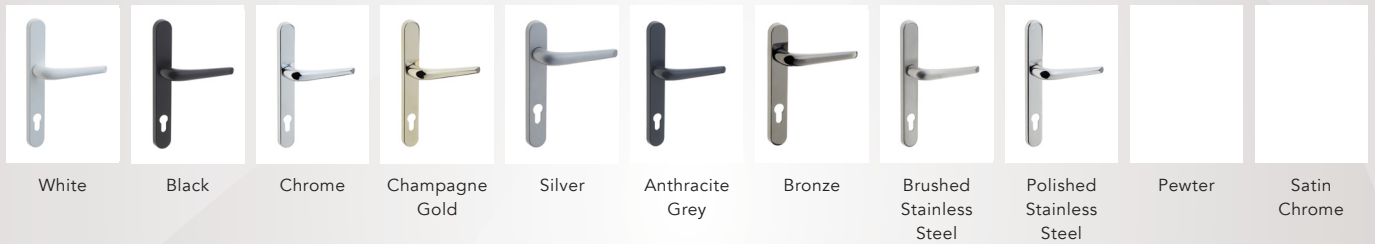

Available in lever/lever and lever/pad options, the **Dynamic Door Handle** is easy to fit and suitable for use on PVC-U, Timber and Composite doors.

STRENGTH IN PRODUCT DESIGN

Dynamic Hardware

TESTING

- Conforms to BS EN 1906.
- Grade 4 plated finishes.
- Grade 5 painted finishes.
- Cycle tested to 50,000 cycles.
- Indicative operational load tested to BS 6462.

FINISHES

PART NUMBERS

240mm Backplate	212mm Backplate	Description	Colour	Box Quantity	Carton Quantity
ELL – LBPWH	ELL – SBPWH	L/Lever	White	1	10
ELL – LBPBK	ELL – SBPBK	L/Lever	Black	1	10
ELL – LBPCH	ELL – SBPCH	L/Lever	Chrome	1	10
ELL – LBPCG	ELL – SBPCG	L/Lever	Champagne Gold	1	10
ELL – LBPSV	ELL – SBPSV	L/Lever	Silver	1	10
ELL – LBPAG	ELL – SBPAG	L/Lever	Anthracite Grey	1	10
ELL – LBPBZ	ELL – SBPBZ	L/Lever	Bronze	1	10
ELL – LBPBSS	ELL – SBPBSS	L/Lever	Brushed Stainless Steel	1	10
ELL – LBPHCH	ELL – SBPHCH	L/Lever	Outer Polished Stainless Steel / Inner half Chrome	1	10
ELL – LBP GP	ELL – SB GP	L/Lever	Pewter	1	10
ELL – LBPSA	ELL – SBPSA	L/Lever	Satin Chrome	1	10