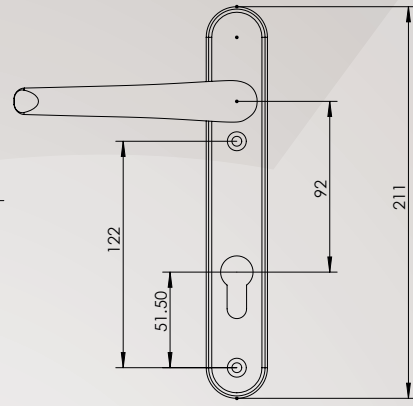

Available in lever/lever and lever/pad options, the **Dynamic Door Handle** is easy to fit and suitable for use on PVC-U, Timber and Composite doors.

STRENGTH IN PRODUCT DESIGN

Dynamic Hardware

TESTING

- Conforms to BS EN 1906.
- Grade 4 plated finishes.
- Grade 5 painted finishes.
- Cycle tested to 50,000 cycles.
- Indicative operational load tested to BS 6462.

FINISHES

PART NUMBERS

240mm Backplate	212mm Backplate	Description	Colour	Box Quantity	Carton Quantity
ELL – LBPWH	ELL – SBPWH	L/Lever	White	1	10
ELL – LBPBK	ELL – SBPBK	L/Lever	Black	1	10
ELL – LBPCH	ELL – SBPCH	L/Lever	Chrome	1	10
ELL – LBPCG	ELL – SBPCG	L/Lever	Champagne Gold	1	10
ELL – LBPSV	ELL – SBPSV	L/Lever	Silver	1	10
ELL – LBPAG	ELL – SBPAG	L/Lever	Anthracite Grey	1	10
ELL – LBPBZ	ELL – SBPBZ	L/Lever	Bronze	1	10
ELL – LBPBSS	ELL – SBPBSS	L/Lever	Brushed Stainless Steel	1	10
ELL – LBPHCH	ELL – SBPHCH	L/Lever	Outer Polished Stainless Steel / Inner half Chrome	1	10
ELL – LBP GP	ELL – SB GP	L/Lever	Pewter	1	10
ELL – LBPSA	ELL – SBPSA	L/Lever	Satin Chrome	1	10