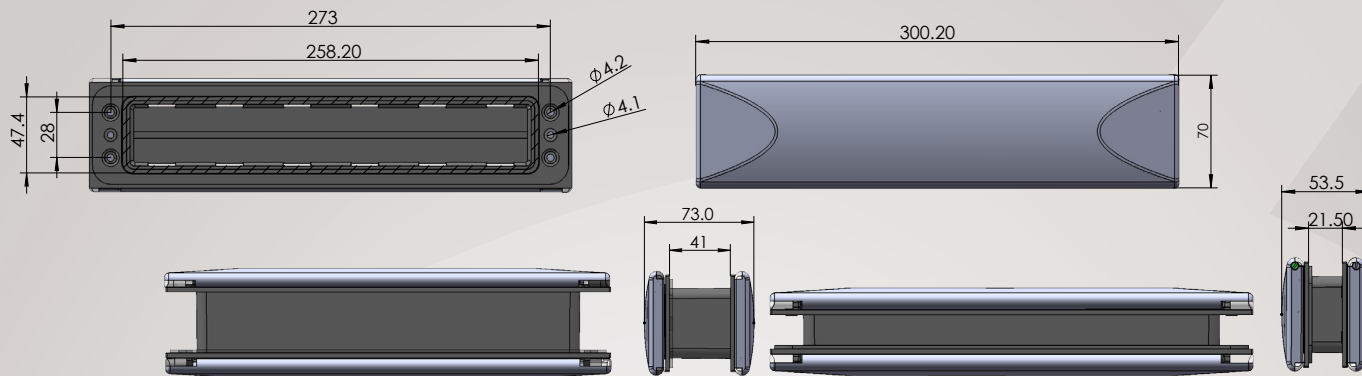

SELECTED FEATURES

- Manufactured from high strength 304 Grade Stainless Steel.
- Suits with door furniture range.
- One-piece letterplate flaps.
- 12inch / 300mm wide letterplate.
- Telescopic letterplate sleeve.
- Suitable for doors 20-80mm thickness.
- Has a 10inch (254mm) aperture to meet BS EN13724 standard.
- 180 degree flap opening with robust zinc pivot points.
- Full thermal acoustic barrier and improved weather seal.
- Twin internal nylon brush seals for improved draft exclusion.
- Twin Stainless Steel torsion springs.
- Letter flap tension adjustment.
- Detachable screw post allowing for a face fit option.
- Internal screw through fixing.
- 2 x M4 x 30mm or M4 x 60mm steel fixings.

For use on PVC-U, Timber and Composite Doors, the **Dynamic Letterplate** is suitable for a wide range of door thicknesses.

STRENGTH IN PRODUCT DESIGN

Dynamic Hardware

TESTING

- Independently accredited to 20,000 cycles.
- Corrosion/Weather tested to BS-EN1670.

PART NUMBERS

Part Number	Description – 12" Letterplates	Box Quantity	Carton Quantity
ELP – 1240CH-CH	Chrome 40-80mm	1	10
ELP – 1240CG-CG	Champagne Gold 40-80mm	1	10
ELP – 1240WH-WH	White 40-80mm	1	10
ELP – 1240BK-BK	Black 40-80mm	1	10
ELP – 1240BS-BS	Brushed Stainless Steel 40-80mm	1	10
ELP – 1240AG-AG	Anthracite Grey 40-80mm	1	10
ELP – 1240SV-SV	Silver 40-80mm	1	10
ELP – 1240SA-SA	Satin Chrome 40-80mm	1	10
ELP – 1240BZ-BZ	Bronze 40-80mm	1	10
ELP – 1240GP-GP	Pewter 40-80mm	1	10
ELP – 1220CH-CH	Chrome 20-40mm	1	10
ELP – 1220CG-CG	Champagne Gold 20-40mm	1	10
ELP – 1220WH-WH	White 20-40mm	1	10
ELP – 1220BK-BK	Black 20-40mm	1	10
ELP – 1220BS-BS	Brushed Stainless Steel 20-40mm	1	10
ELP – 1220AG-AG	Anthracite Grey 20-40mm	1	10
ELP – 1220SV-SV	Silver 20-40mm	1	10
ELP – 1220SA-SA	Satin Chrome 20-40mm	1	10
ELP – 1220BZ-BZ	Bronze 20-40mm	1	10
ELP – 1220GP-GP	Pewter 20-40mm	1	10