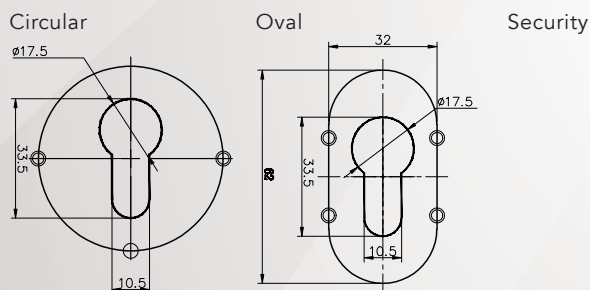

Dynamic

Door Escutcheon

Dynamic Hardware's Door Escutcheon offers a stylish design with superior product aesthetics.

PART NUMBERS

Part Number	Description	Box Quantity
ESSEC – BRU	Circle Escutcheon	25
ESSEO – BRU	Oval Escutcheon	25
ESSES – BRU	Security Escutcheon	25

STRENGTH IN PRODUCT DESIGN

TECHNICAL SUMMARY

The Dynamic Door Escutcheon consists of a SS201 inner complete with screw fixings (standard screws supplied) and a 304 Stainless Steel cover for a concealed fix application.